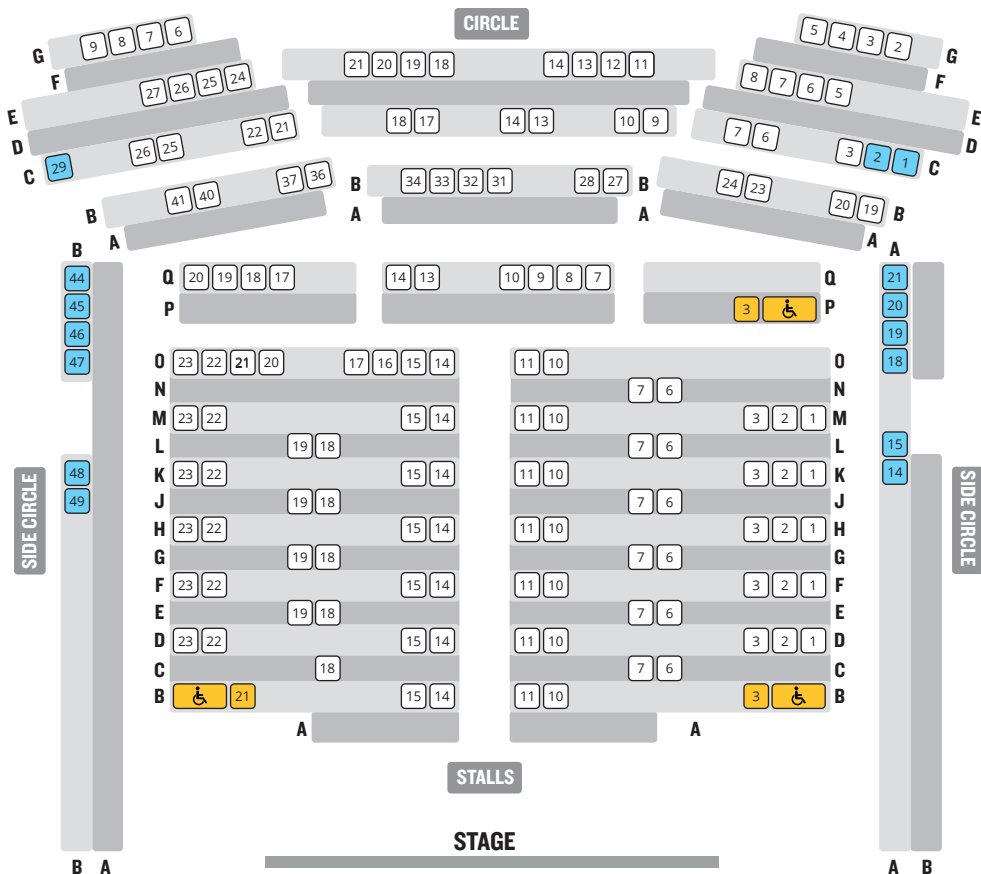

POMEGRANATE THEATRE

Socially Distanced Seating Plan

■ Restricted view and/or leg room
 ■ Wheelchair users and carers